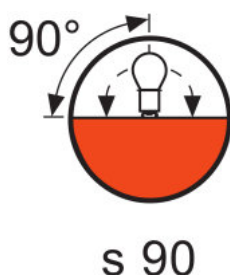

Electrical data

Nominal Wattage	500 W
Nominal Voltage	240 V

Light technical data

Luminous Flux	14500 lm
Light Center Length - LCL (mm)	36.5 mm
Color Temperature	3200 K
Color Rendering Index	100
Average Rated Life	50 h

Physical attributes

Base	GY9.5
Bulb Shape	T7
Diameter d (in)	0.830 in
Diameter d (mm)	21.08 mm

Additional product data

Operating Position	ANY
Lamp Type	SINGLE END

Packaging Information

Product number	EAN/UPC	Packaging	Quantity	Outside dimensions l x w x h	Gross weight
54969	4008321098597	Folding box (SKU)	1		