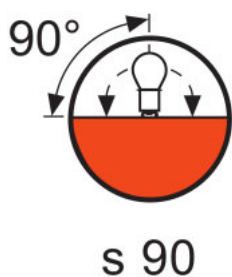

Product datasheet

Packaging Information

Product number	EAN/UPC	Packaging	Quantity	Outside dimensions l x w x h	Gross weight
54541	4008321654038	Folding box (SKU)	1	8.7 in x 3.5 in x 3.7 in	0.7 lb
54541	4008321984296	Shipping box (Case)	6	11.4 in x 8.4 in x 10.5 in	6.2 lb

The mentioned product code describes the smallest quantity unit which can be ordered. One shipping unit can contain one or more single products. When placing an order, for the quantity please enter single or multiples of a shipping unit.

Disclaimer

OSRAM does not accept liability for errors, changes and omissions.