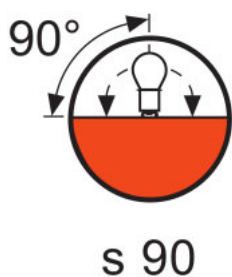

Product datasheet

Packaging Information

Product number	EAN/UPC	Packaging	Quantity	Outside dimensions l x w x h	Gross weight
54485	4008321632180	Folding box (SKU)	1	2.8 in x 2.8 in x 6.3 in	0.2 lb
54485	4008321984272	Shipping box (Case)	12	11.6 in x 8.7 in x 6.9 in	3.4 lb

The mentioned product code describes the smallest quantity unit which can be ordered. One shipping unit can contain one or more single products. When placing an order, for the quantity please enter single or multiples of a shipping unit.

Disclaimer

OSRAM does not accept liability for errors, changes and omissions.