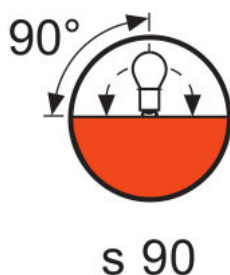

Product datasheet

Additional product data

Operating Position	s 90
Total surface inside 1: appearance (cold)	Clear
Class	C (gas)
Lamp Type	MR16

Packaging Information

Product number	EAN/UPC	Packaging	Quantity	Outside dimensions l x w x h	Gross weight
54776	4050300350059	Folding box (SKU)	1	1.7 in x 1.7 in x 2.2 in	0.1 lb
54776	10046135547765	Shipping box (Case)	24	7.8 in x 6 in x 5.5 in	2.2 lb

The mentioned product code describes the smallest quantity unit which can be ordered. One shipping unit can contain one or more single products. When placing an order, for the quantity please enter single or multiples of a shipping unit.

Disclaimer

OSRAM does not accept liability for errors, changes and omissions.