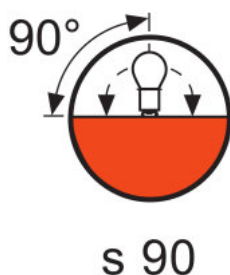

Electrical data

Nominal Wattage	300 W
Nominal Voltage	120 V
Type of Current	AC

Light technical data

Luminous Flux	9800 lm
Light Center Length - LCL (in)	1.053 in
Light Center Length - LCL (mm)	27 mm
Color Temperature	3350 K
Color Rendering Index	100
Average Rated Life	15 h

Physical attributes

Base	GX6.35 Bipin
Bulb Shape	T6
Maximum Overall Length (in)	2.086 in
Maximum Overall Length (mm)	53 mm
Length l (in)	2.086 in
Length l (mm)	53 mm
Length l max. (in)	2.086 in
Length l max. (mm)	53 mm
Diameter d (in)	0.728 in
Diameter d (mm)	18.50 mm
Distance a (in)	1.053 in
Distance a (mm)	27 mm
Filament Dimensions Length (in)	0.4921 in

Product datasheet

Filament Dimensions Length (mm)	12.5 mm
Filament Dimensions Width (in)	0.0393 in
Filament Dimensions Width (mm)	10 mm
Reflector Coating	18.50

Additional product data

Operating Position	s 90
Class	C (gas)