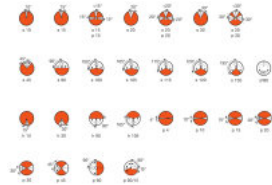

Product datasheet

Additional product data

Operating Position	Any
Class	C (gas)
Lamp Type	HLX

Packaging Information

Product number	EAN/UPC	Packaging	Quantity	Outside dimensions L x w x h	Gross weight
54261	4050300012407	Folding box (SKU)	1	1 in x 0.9 in x 2.8 in	
54261	4050300890999	Shipping box (Case)	40	5.7 in x 4.2 in x 4.8 in	0.4 lb

The mentioned product code describes the smallest quantity unit which can be ordered. One shipping unit can contain one or more single products. When placing an order, for the quantity please enter single or multiples of a shipping unit.

Disclaimer

OSRAM does not accept liability for errors, changes and omissions.